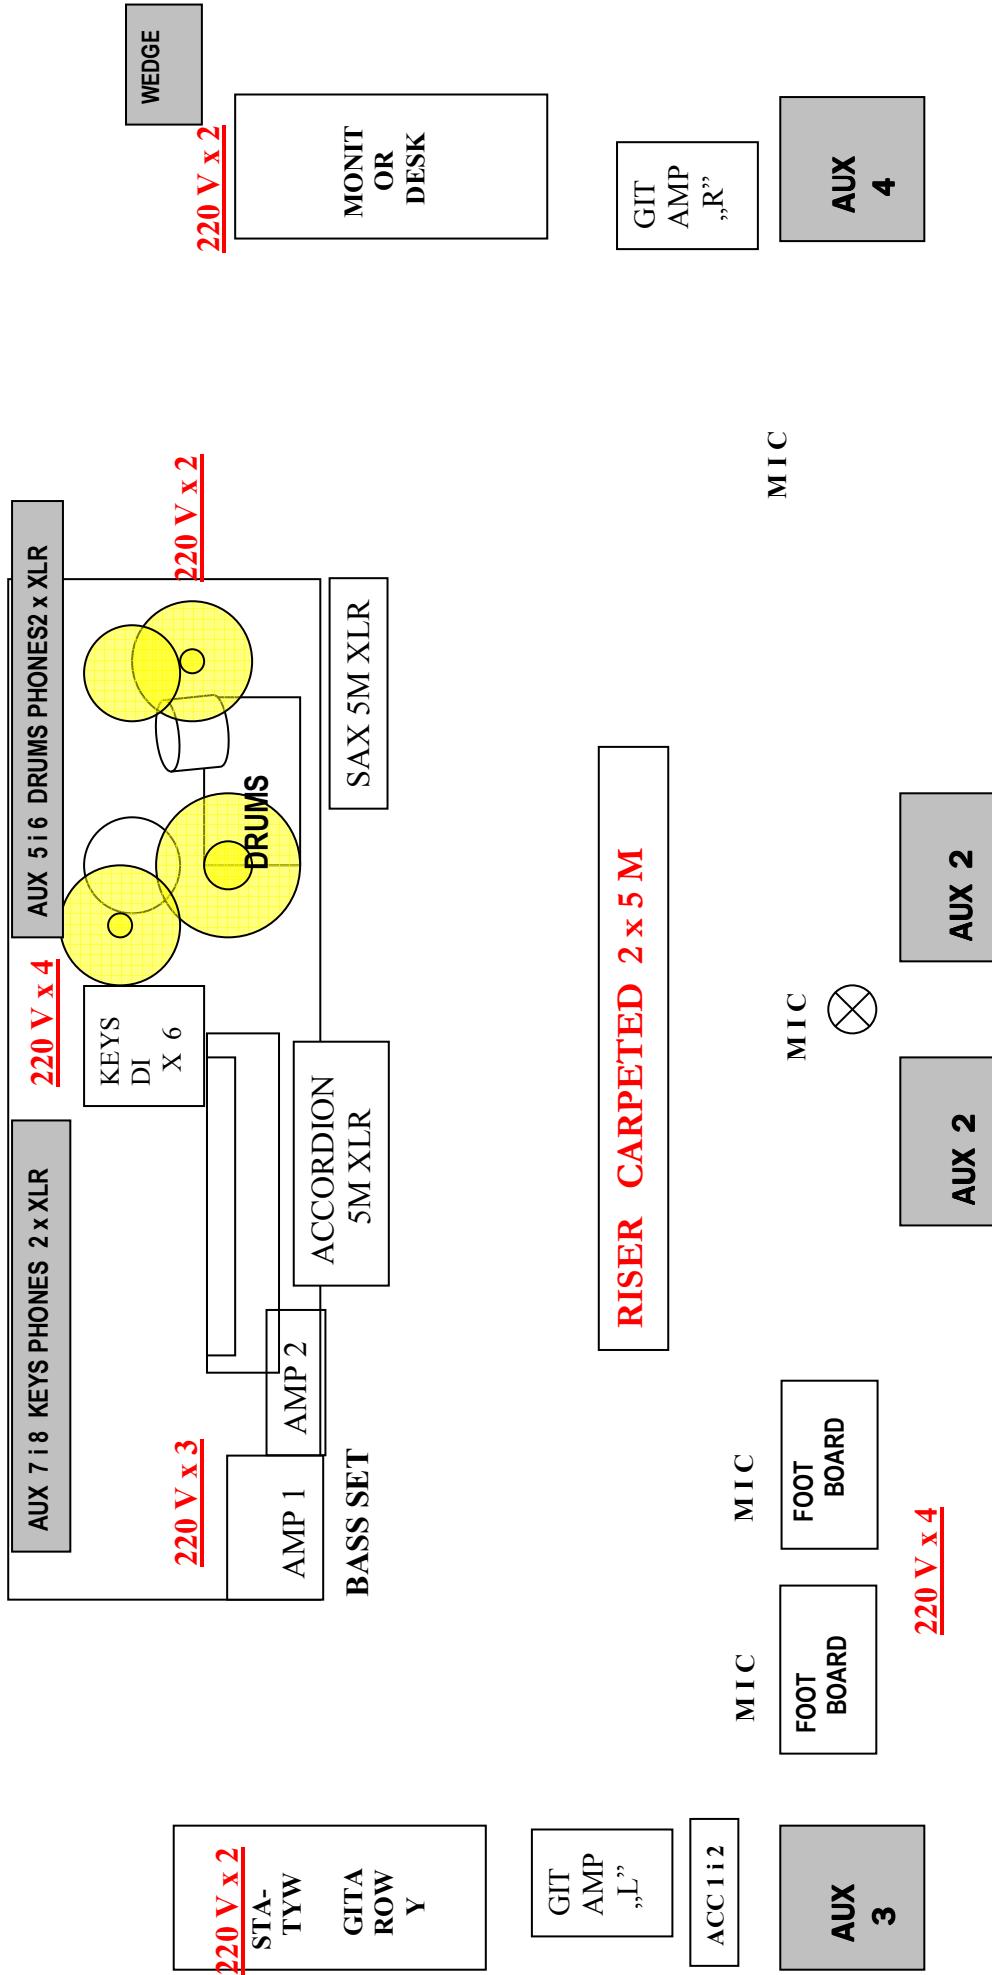

T.LOVE- 2016 -- STAGE PLAN